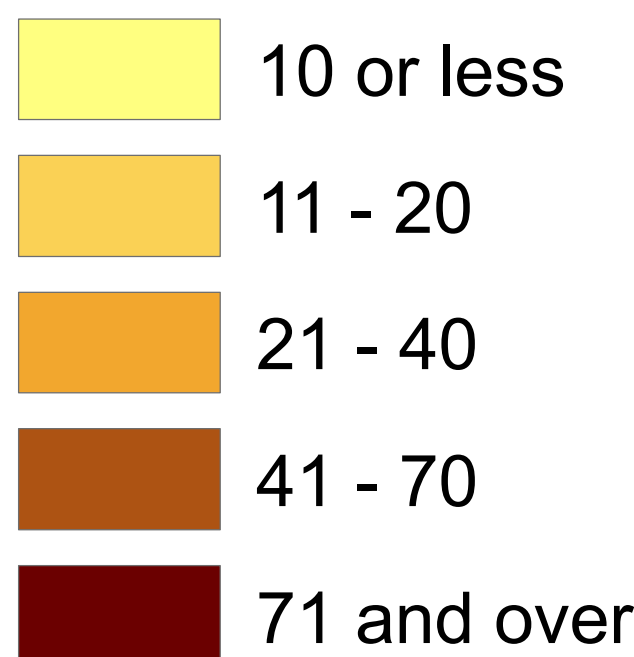

Average Annual Deer / Auto Collisions 2012 - 2016

Source: KSP CRASH

— Interstate or Parkway
— US Route

Average Annual Collisions

Kentucky State Police
Records and Technology Center
GIS Section
Perimeter Park West, Bldg. B
1266 Louisville Rd, Frankfort, KY 40601