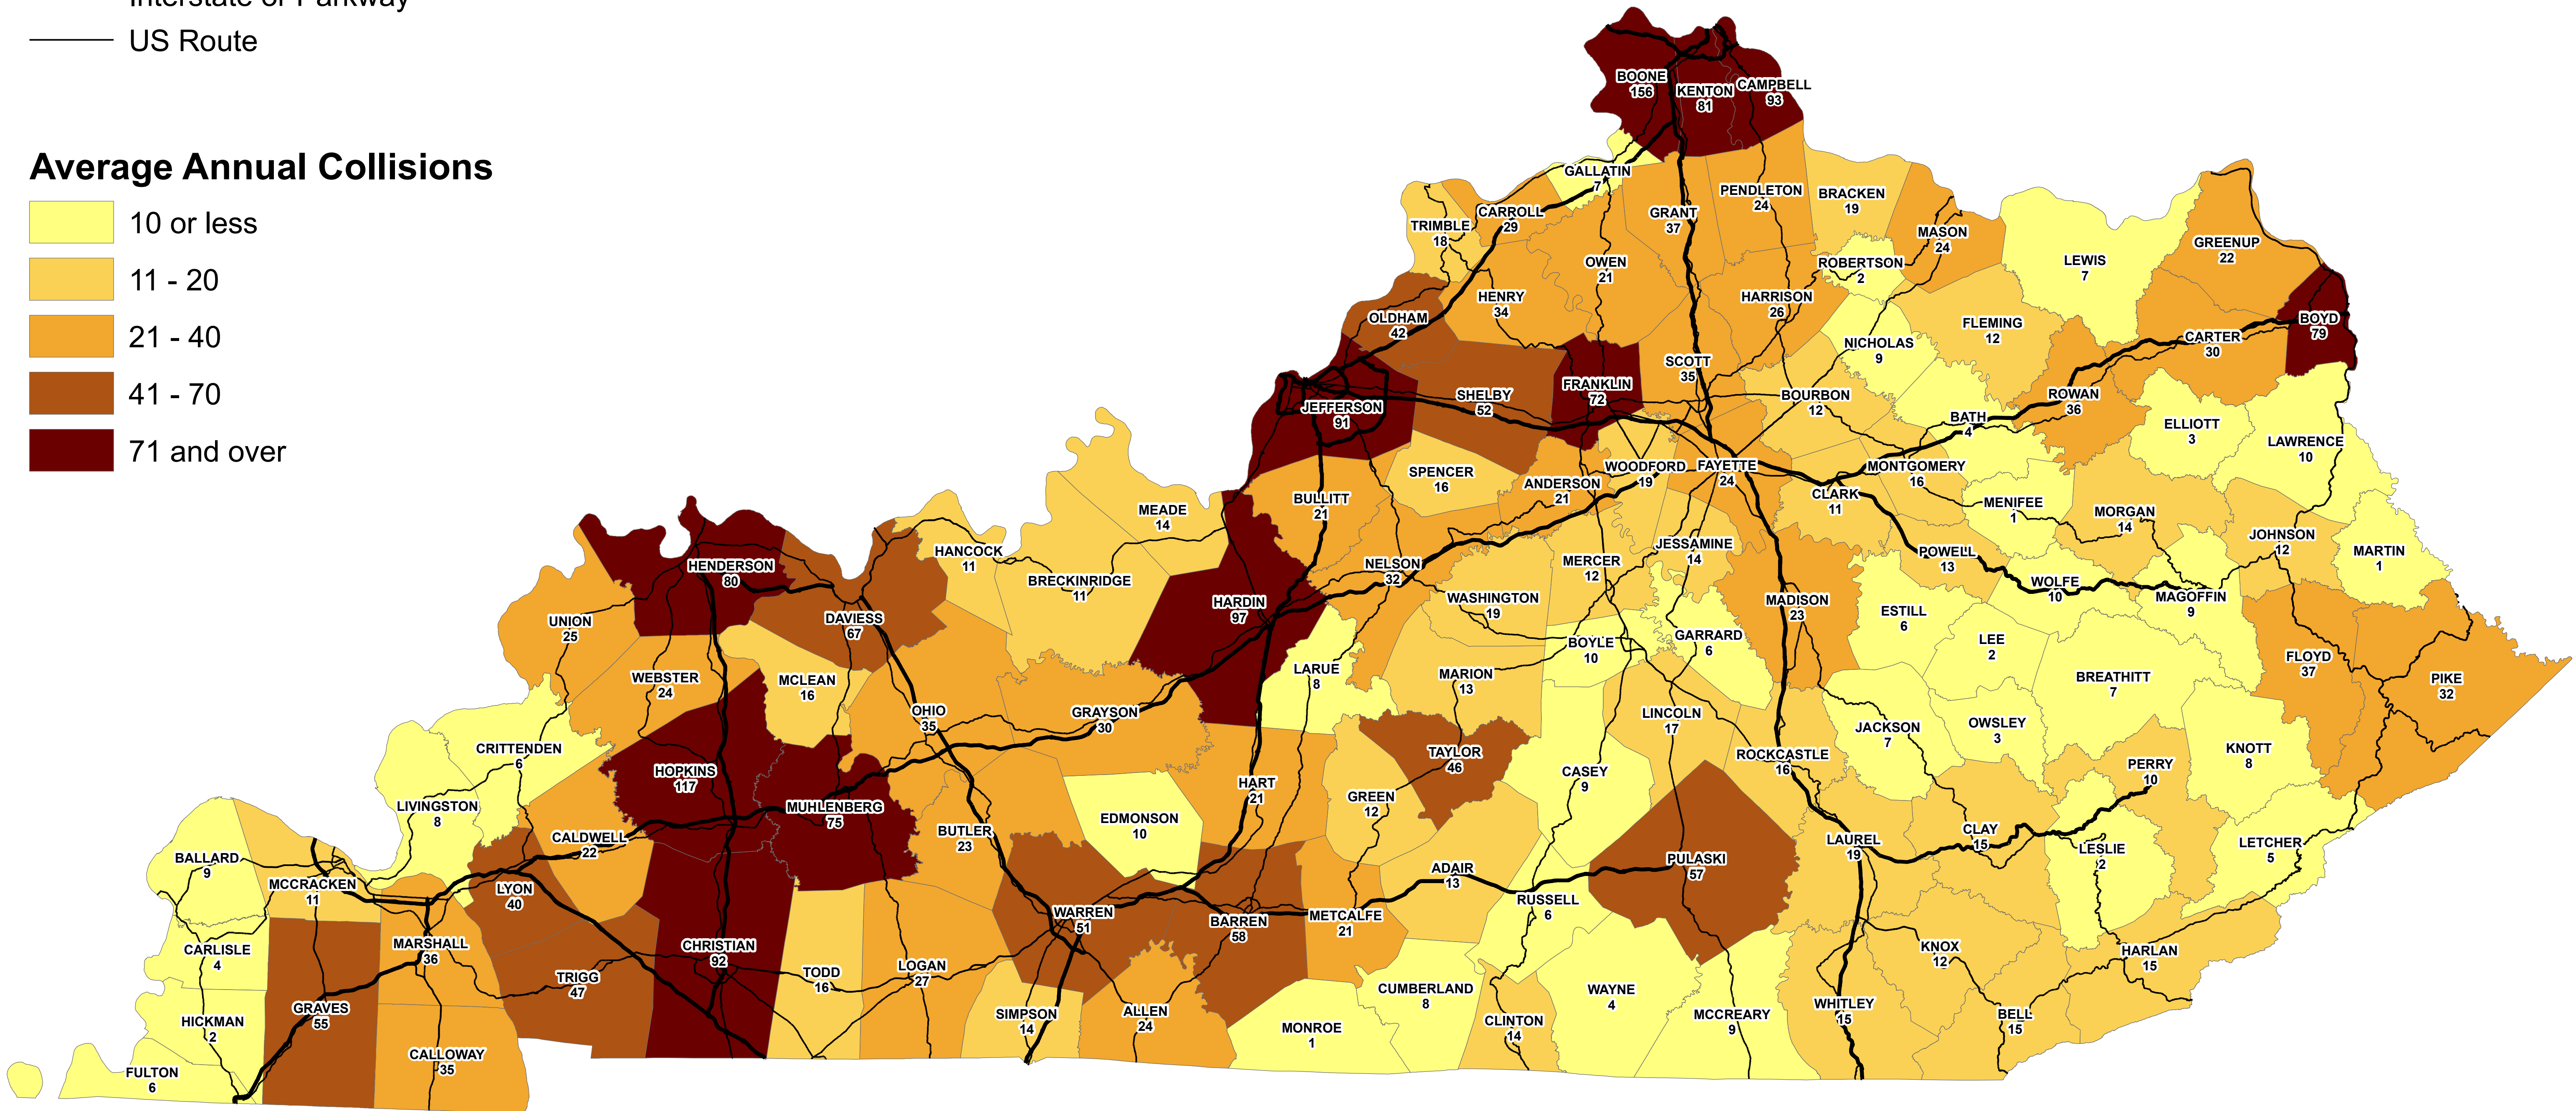

Average Annual Deer / Auto Collisions 2012 - 2016

Source: KSP CRASH

— Interstate or Parkway
— US Route

Average Annual Collisions

Kentucky State Police
Records and Technology Center
GIS Section
Perimeter Park West, Bldg. B
1266 Louisville Rd, Frankfort, KY 40601